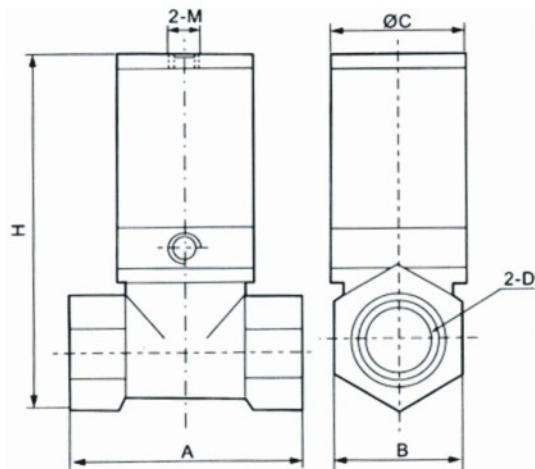

气控管阀
Pneumatic Control Pipe Valve

订购码
Ordering code

尺寸
Dimensions

| 型号 Model | A | B | C | D | H | M |
|----------|-----|----|----|---------|-----|-------|
| Q22HD-25 | 64 | 39 | 38 | G1" | 120 | G1/8" |
| Q22HD-32 | 76 | 47 | 65 | G1 1/4" | 145 | G1/8" |
| Q22HD-40 | 83 | 53 | 65 | G1 1/2" | 153 | G1/8" |
| Q22HD-50 | 104 | 66 | 65 | G2" | 168 | G1/8" |